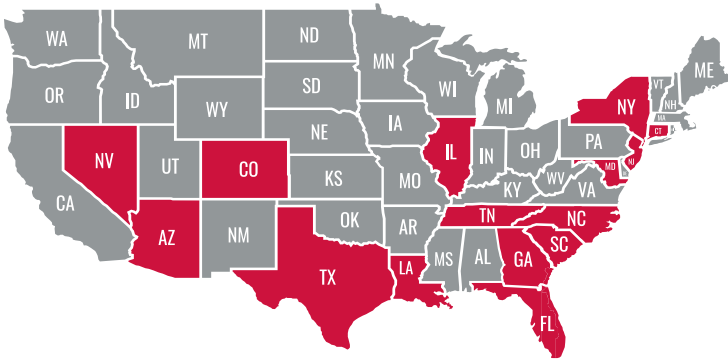

UNIVERSITY OF
GEORGIA

GEORGIA WOMEN GIVE

give.uga.edu/georgiawomengive

152 Founding Donor commitments = \$3.8 million in philanthropic support

Founding Donor footprint

1st Founding Donor: Chattanooga, TN
100th Founding Donor: Chicago, IL

52

median
donor age

36

parents of a currently
enrolled UGA student

Founding Donor UGA degrees