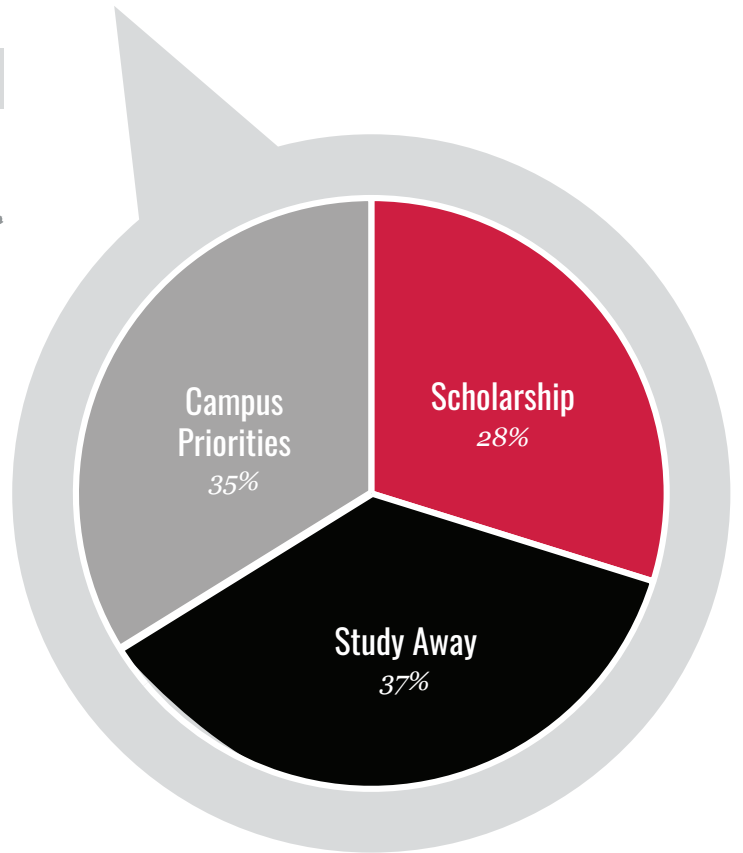

UNIVERSITY OF
GEORGIA

GEORGIA WOMEN GIVE

give.uga.edu/georgiawomengive

152 Founding Donor commitments = \$3.8 million in philanthropic support

Founding Donor footprint

1st Founding Donor: Chattanooga, TN
100th Founding Donor: Chicago, IL

52

median
donor age

36

parents of a currently
enrolled UGA student

Founding Donor UGA degrees